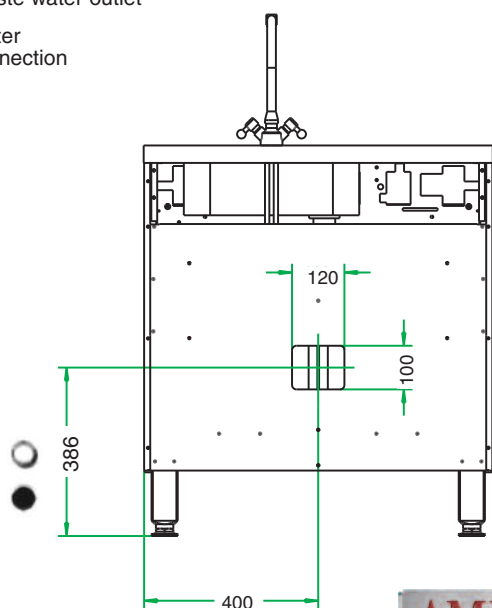

Cupboard, work top

CMA 801 BCFG.

Chef's sink.

- Sink on the left hand side.
- Sink dimensions: 400 x 400 mm.
Depth : 250 mm.
- Drainpipe: Ø 1"5.
- Doors.
- Siphon Ø 1"5.
- Supplied without taps.
- Tap fixing: Ø 50 mm.

CMA 801 BCFG

W 800 - D 650 - H 900

Tap Option.

- Mixer taps with ceramic head.

OR 001

Sink on the left hand side

CMA 801 BCFG

*Taps optional.

- Waste water outlet
- Water connection

The Chef's Choice.

N° 31 - 2