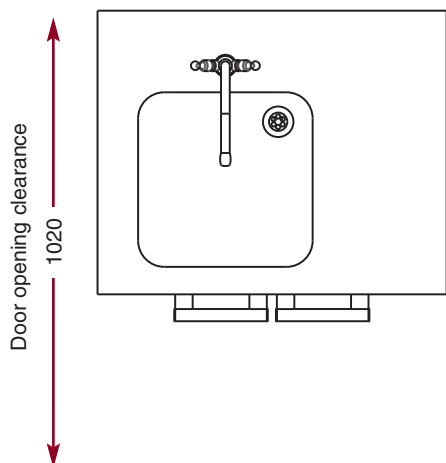

Cupboard, work top

CMA 801 BCFG.

Chef's sink.

- Sink on the left hand side.
- Sink dimensions: 400 x 400 mm.
Depth : 250 mm.
- Drainpipe: Ø 1"5.
- Doors.
- Siphon Ø 1"5.
- Supplied without taps.
- Tap fixing: Ø 50 mm.

CMA 801 BCFG

W 800 - D 650 - H 900

Tap Option.

- Mixer taps with ceramic head.

OR 001

Sink on the left hand side

CMA 801 BCFG

*Taps optional.

- Waste water outlet
- Water connection

The Chef's Choice.

N° 31 - 2