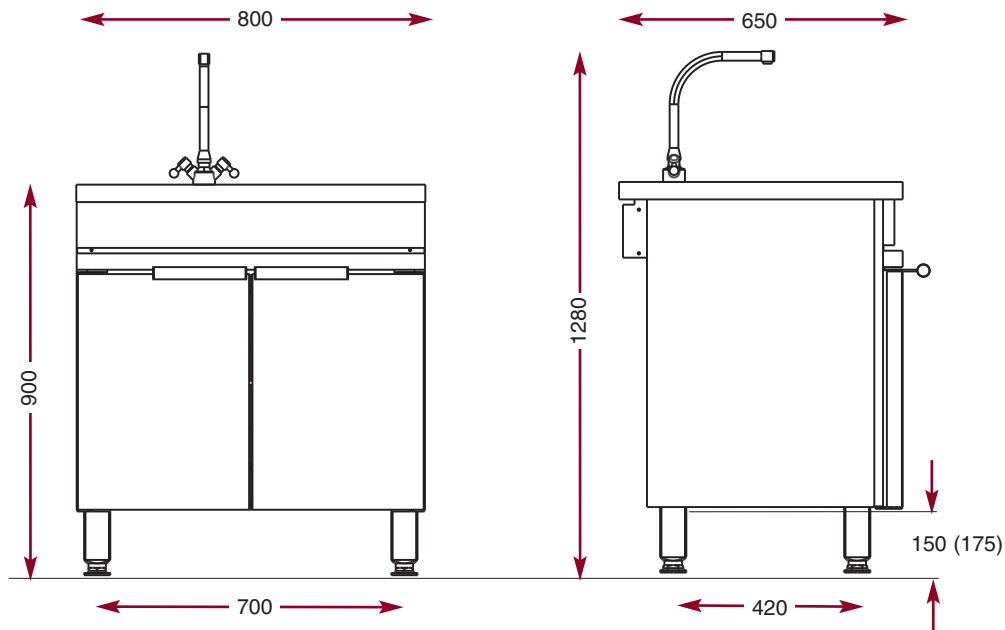

Cupboard, work top

CMA 801 BCFG.

Chef's sink.

- Sink on the left hand side.
- Sink dimensions: 400 x 400 mm.
Depth : 250 mm.
- Drainpipe: Ø 1"5.
- Doors.
- Siphon Ø 1"5.
- Supplied without taps.
- Tap fixing: Ø 50 mm.

CMA 801 BCFG

W 800 - D 650 - H 900

Tap Option.

- Mixer taps with ceramic head.

OR 001

Sink on the left hand side

CMA 801 BCFG

*Taps optional.

- Waste water outlet
- Water connection

The Chef's Choice.

N° 31 - 2